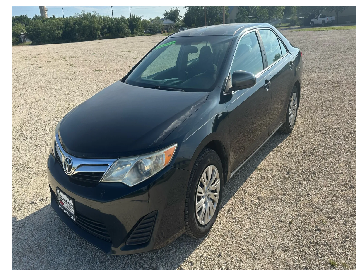

2012 Toyota Camry LE Sedan 4D

Stock #: 586573 **VIN:** 4T1BF1FK6CU586573
Mileage: 143,359 **Engine:** 4-Cyl, 2.5 Liter
Transmission: Automatic **Ext. Color:** Blue

CITY: 25 mpg

HWY: 35 mpg

Gas MPG is based on EPA rating at time of manufacture.

SALE PRICE

\$12,950

COMFORT EQUIPMENT & ACCESSORIES

Power Door Locks	Traction Control
Air Conditioning	Steel Wheels
CD/MP3 (Single Disc)	Stability Control
Dual Air Bags	Power Windows
FWD	Automatic, 6-Spd
Power Steering	ABS (4-Wheel)
Cruise Control	4-Cyl, 2.5 Liter
Daytime Running Lights	Bluetooth Wireless
Power Seat	
AM/FM Stereo	
F&R Side Air Bags	
Tilt & Telescoping Wheel	
F&R Head Curtain Air Bags	
Anti-Theft System	
Knee Air Bags	